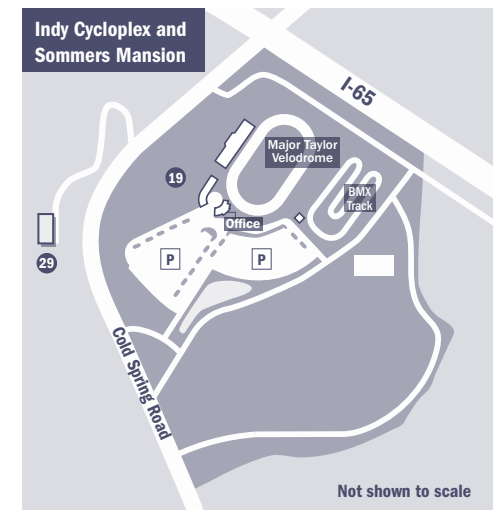

MARIAN UNIVERSITY

Indianapolis

3200 Cold Spring Road
Indianapolis, IN 46222-1997

317.955.6000

marian.edu | [f](#) [t](#) [i](#) [v](#)

Marian University is sponsored by the Sisters of St. Francis, Oldenburg, Indiana.

AUG. 2021