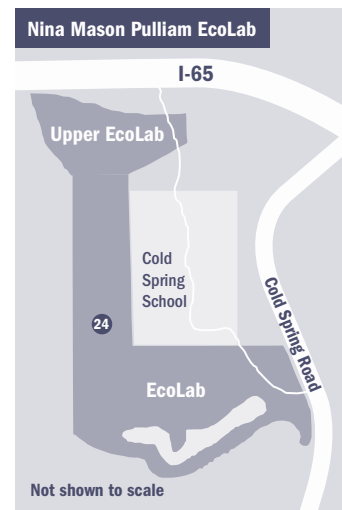

MARIAN UNIVERSITY

Indianapolis

3200 Cold Spring Road
Indianapolis, IN 46222-1997

317.955.6000

marian.edu | [f](#) [t](#) [i](#) [v](#)

Marian University is sponsored by the Sisters of St. Francis, Oldenburg, Indiana.

AUG. 2021