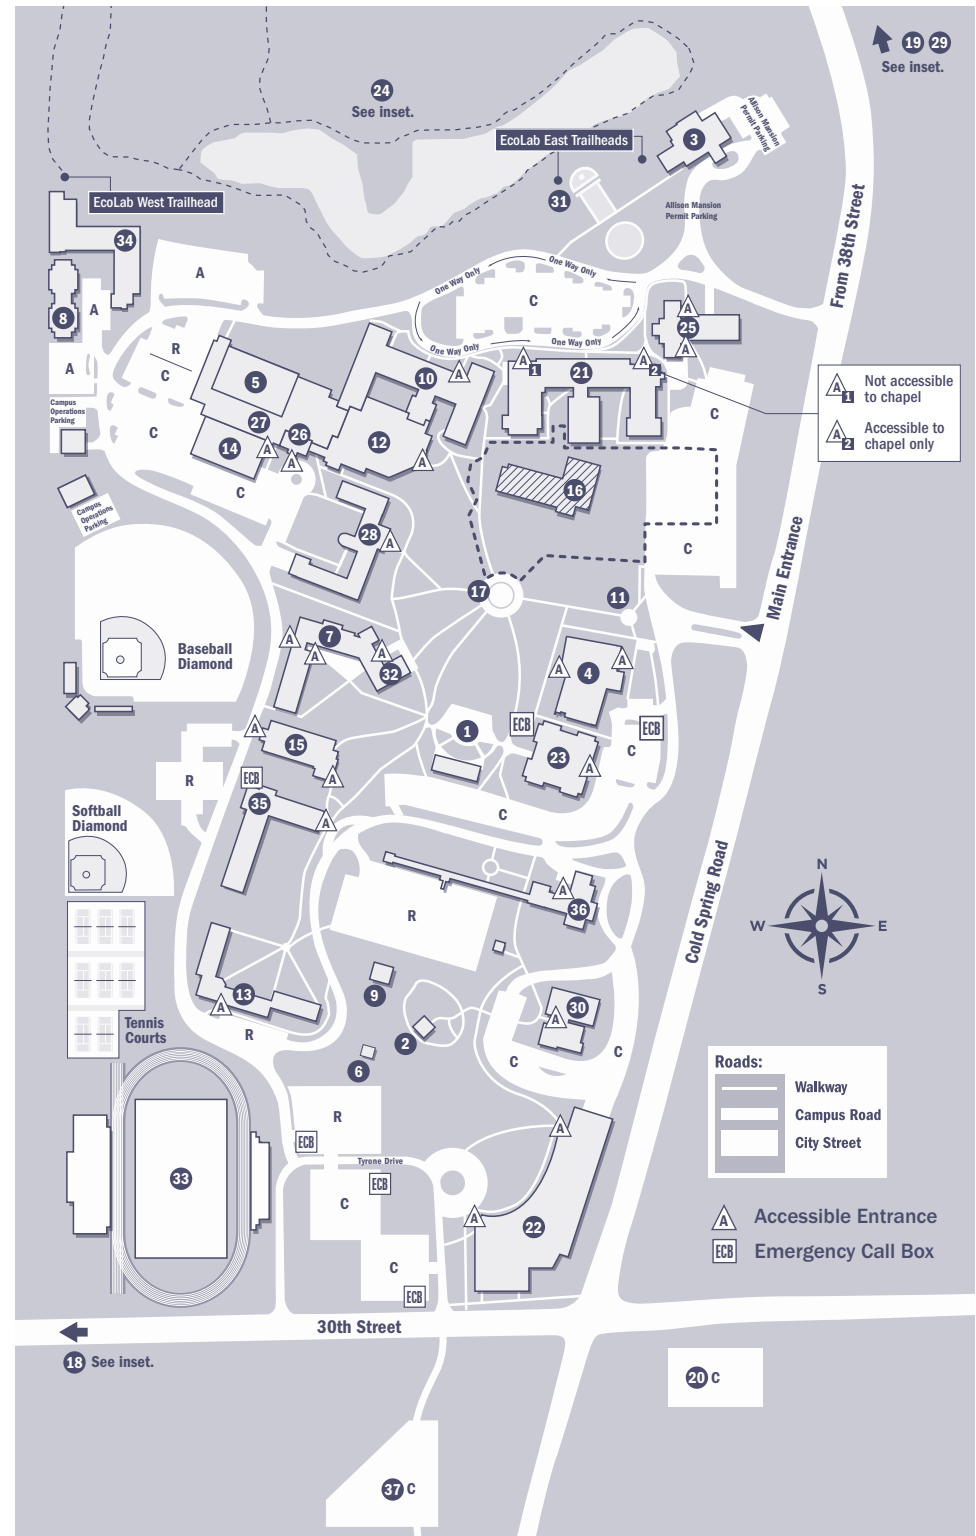

Parking Codes:

A: Apartments C: Commuter and MAP Students R: Resident Students

Students may only park in the above designated lots based on their parking permit type. All students and guests must receive a parking permit from the Office of Campus Safety and Police Services.

Marian University is a tobacco-free campus. This includes all tobacco products, as well as all forms of smoking, including e-cigarettes.