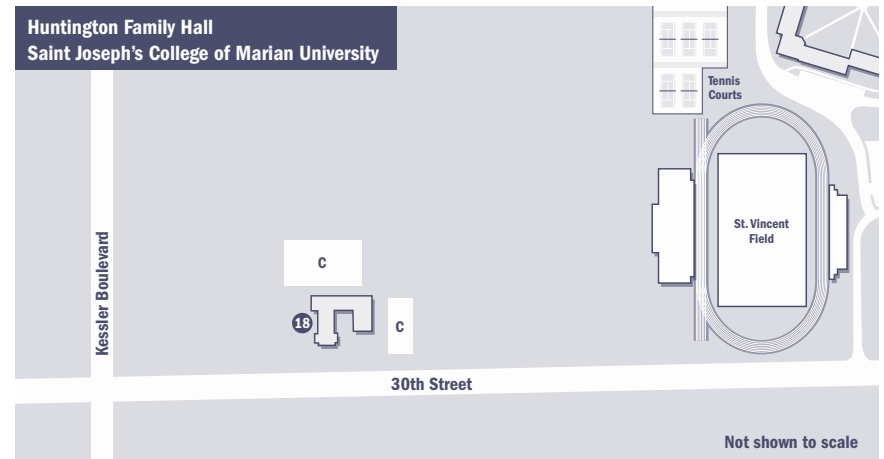

MARIAN UNIVERSITY

Indianapolis

3200 Cold Spring Road
Indianapolis, IN 46222-1997

317.955.6000

marian.edu | [f](#) [t](#) [i](#) [v](#)

Marian University is sponsored by the Sisters of St. Francis, Oldenburg, Indiana.

AUG. 2021